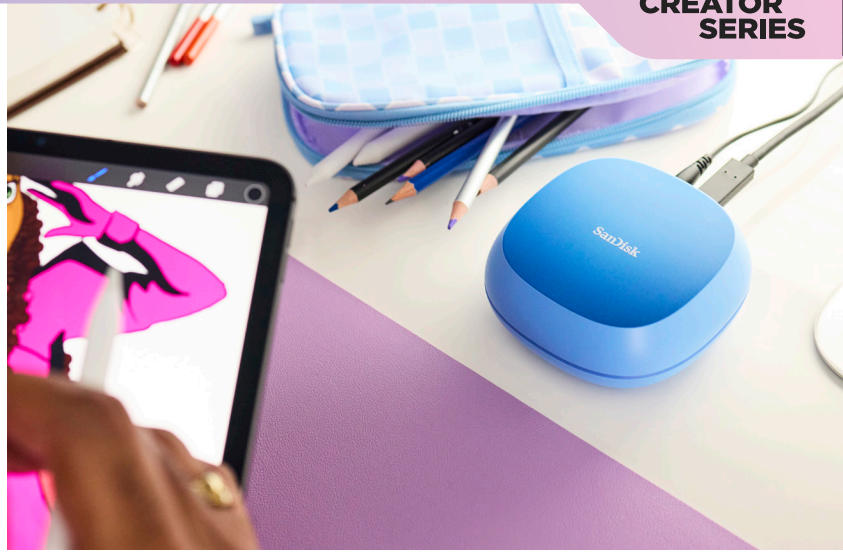

SanDisk®

CREATOR DESK DRIVE

Take care of content clutter with this high-capacity storage hub.

PRODUCT SPECIFICATIONS

FORM FACTOR	DESKTOP SSD
AVAILABLE CAPACITIES¹	4TB, 8TB
INTERFACE	USB 3.2 GEN 2 X1
DATA TRANSFER RATES²	UP TO 1000MB/S READ
PRODUCT DIMENSIONS	3.90 X 3.90 X 1.58 IN | 99.2 X 99.2 X 40.2 MM
PACKAGING DIMENSIONS	5.35 x 2.64 x 8.66 IN | 136 X 67 X 220 MM
PRODUCT WEIGHT	0.59 LB | 268 G
OPERATING TEMPERATURE	0°C TO 35°C | 32°F TO 95°F
NON-OPERATING TEMPERATURE	-20°C TO 60°C | -4°F TO 140°F
COMPATIBILITY	COMPATIBLE WITH A RANGE OF USB TYPE-C™ DEVICES (E.G., SMARTPHONES, LAPTOPS, TABLETS)
SYSTEM REQUIREMENTS	WINDOWS® 10+ | MACOS 14+
LIMITED WARRANTY⁶	3-YEAR LIMITED

¹ 1TB=1,000,000,000,000 bytes. Actual user storage less.

² Up to 1000MB/s read speed. Based on internal testing; performance may be lower depending on host device, interface, usage conditions, and other factors. 1MB=1,000,000 bytes.

³ Individual membership. Internet connection and Adobe ID required. Not available in all countries. Offer limited to 1 per SanDisk Creator product purchase; subject to acceptance of applicable Terms of Use. Offer must be redeemed by April 30, 2026, while activation code supplies last. SanDisk reserves the right to change or discontinue this offer at any time without notice. See www.sandisk.com/creator-cc for applicable legal terms and privacy policy.

⁴ Based on read speed and internal testing against the 8TB WD My Book desktop HDD.

⁵ Download and installation required. Terms and conditions apply. User account registration may be required.

⁶ See www.sandisk.com/wug.

SanDisk and the SanDisk logo are registered trademarks or trademarks of SanDisk Corporation or its affiliates in the US and/or other countries. Adobe and Creative Cloud are either registered trademarks or trademarks of Adobe in the United States and/or other countries. Windows is a trademark of Microsoft Corporation. macOS and Apple Time Machine are trademarks of Apple Inc. Acronis® and True Image™ are registered trademarks or trademarks of Acronis International GmbH and or its affiliates in the United States and other countries. All other marks are the property of their respective owners. Product specifications subject to change without notice. Pictures shown may vary from actual products.